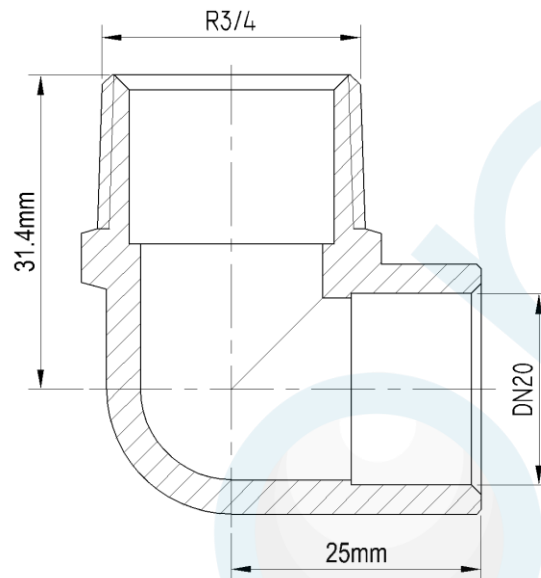

ELBOW CxM NO.13 20mm OD x 20mm MI

Product Code : 83014

Brand Name: **elson**

Product Specification

- Watermark Licence Number: WMKA 02497
- In compliance with AS 3688
- Material: DR Brass, Complies with AS 2345
- Suitable for Potable Water – complies with AS/NZS 4020
- Maximum Working Temperature: 95°C
- Maximum Working Pressure at 20°C : 2100Kpa
- Threads are all BSP